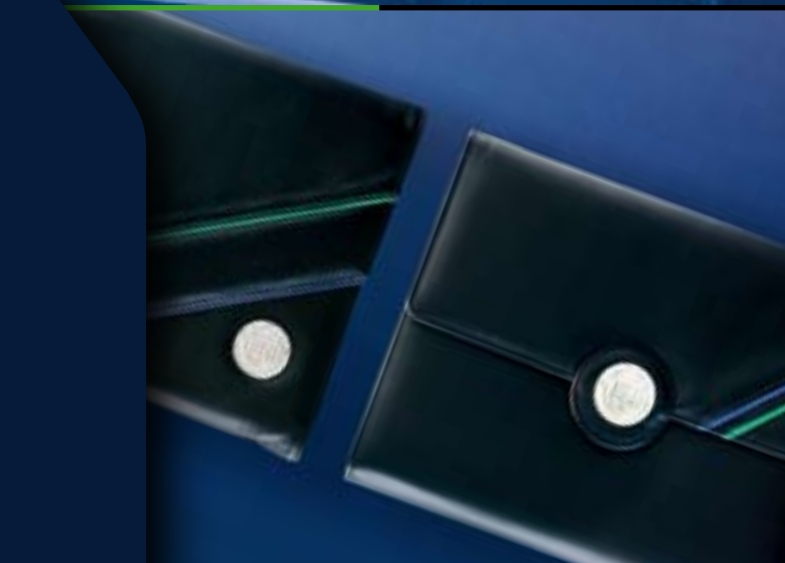

ALPINA ACCESSOIRES

Die ALPINA Accessoires, klein aber fein, gehören einfach in den Alltag eines automobilen Gourmets

ALPINA FAHRZEUGSCHEINMAPPE

feinstes, schwarzes Nappaleder mit geprägtem ALPINA-Emblem und eingenähtem Lederstreifen in den Farben Grün und Blau

Bestell-Nr. 76 00 133

ALPINA GELDBÖRSE

LAVALINA-Leder, blau, silberne Nähte, ALPINA-Metallemblem, Einstecktaschen für Banknoten, Kreditkarten, Hartgeldfach

Bestell-Nr. 76 00 260

ALPINA FAHRZEUGPAPIERMAPPEN

feinstes, schwarzes Nappaleder, elegantes Seidenfutter, ALPINA-Emblem

Bild 3 links   Bestell-Nr. 76 00 160
Bild 3 rechts   Bestell-Nr. 76 00 134

ALPINA SCHLÜSSELANHÄNGER

schwarzes Leder mit ALPINA-Emblem aus Metall

Bestell-Nr. 51 00 296

ALPINA Accessories, small but special, simply belong in the automotive gourmet's everyday life

ALPINA LICENCE HOLDING CASE

the finest black Nappa leather with embossed ALPINA Emblem and green & blue leather bands sewn in

Order No. 76 00 133

ALPINA WALLET

LAVALINA leather, blue, silver stitches, embossed metal ALPINA Emblem, pockets for bills and credit cards and change purse

Order No. 76 00 260

ALPINA VEHICLE DOCUMENT CASES

the finest black Nappa leather, elegant silk lining, ALPINA Emblem

Picture 3 left   Order No. 76 00 160
Picture 3 right   Order No. 76 00 134

ALPINA KEY FOB

black leather with ALPINA emblem

Order No. 51 00 296